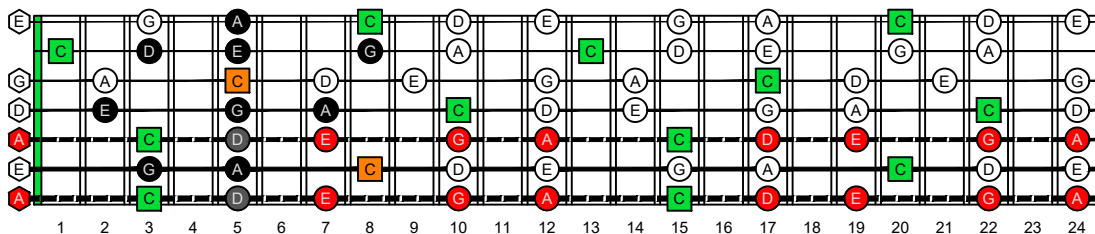

BAGED octaves (7-string guitar : Drop A - AEADGBE) C natural - ENTIRE FINGERBOARD OCTAVE SHAPES

BAGED octaves (7-string guitar : Drop A - AEADGBE) C pentatonic major scale - ENTIRE FINGERBOARD NOTE NAMES

BAGED octaves (7-string guitar : Drop A - AEADGBE) C pentatonic major scale NOTE NAMES - 7B5B2:7A5A3 box shape (3-1-3-1-3-1 sweep)

BAGED octaves (7-string guitar : Drop A - AEADGBE) C pentatonic major scale NOTE NAMES - 7A5A3:6G3G1 box shape (3-1-3-1-3-1 sweep)

BAGED octaves (7-string guitar : Drop A - AEADGBE) C pentatonic major scale NOTE NAMES - 6G3G1:6E4E1 box shape (3-1-3-1-3-1 sweep)

BAGED octaves (7-string guitar : Drop A - AEADGBE) C pentatonic major scale NOTE NAMES - 6E4E1:4D2 box shape (3-1-3-1-3-1 sweep)

BAGED octaves (7-string guitar : Drop A - AEADGBE) C pentatonic major scale NOTE NAMES - 4D2:7B5B2 box shape (3-1-3-1-3-1 sweep)

BAGED octaves (7-string guitar : Drop A - AEADGBE) C pentatonic major scale NOTE NAMES - 7B5B2:7A5A3 box shape at 12 (3-1-3-1-3-1 sweep)