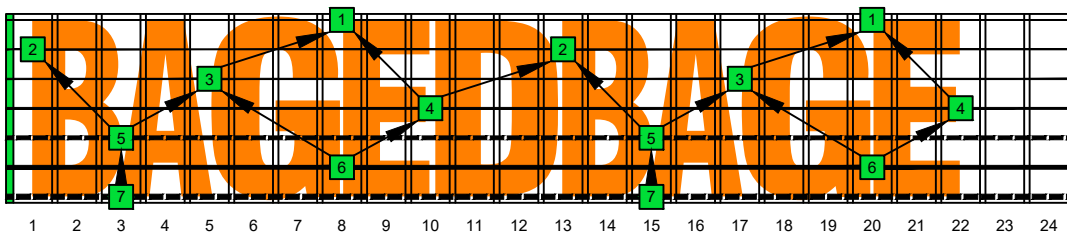

BAGED octaves (7-string guitar : Drop A - AEADGBE) C natural - ENTIRE FINGERBOARD OCTAVE SHAPES

BAGED octaves (7-string guitar : Drop A - AEADGBE) C pentatonic major scale - ENTIRE FINGERBOARD NOTE NAMES

BAGED octaves (7-string guitar : Drop A - AEADGBE) C pentatonic major scale NOTE NAMES - 7B5B2:7A5A3 box shape (3-1-3-1-3-1 sweep)

BAGED octaves (7-string guitar : Drop A - AEADGBE) C pentatonic major scale NOTE NAMES - 7A5A3:6G3G1 box shape (3-1-3-1-3-1 sweep)

BAGED octaves (7-string guitar : Drop A - AEADGBE) C pentatonic major scale NOTE NAMES - 6G3G1:6E4E1 box shape (3-1-3-1-3-1 sweep)

BAGED octaves (7-string guitar : Drop A - AEADGBE) C pentatonic major scale NOTE NAMES - 6E4E1:4D2 box shape (3-1-3-1-3-1 sweep)

BAGED octaves (7-string guitar : Drop A - AEADGBE) C pentatonic major scale NOTE NAMES - 4D2:7B5B2 box shape (3-1-3-1-3-1 sweep)

BAGED octaves (7-string guitar : Drop A - AEADGBE) C pentatonic major scale NOTE NAMES - 7B5B2:7A5A3 box shape at 12 (3-1-3-1-3-1 sweep)