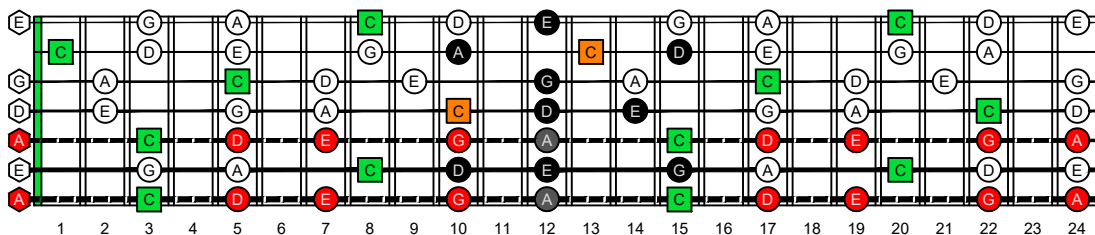

BAGED octaves (7-string guitar : Drop A - AEADGBE) C natural - ENTIRE FINGERBOARD OCTAVE SHAPES

BAGED octaves (7-string guitar : Drop A - AEADGBE) C pentatonic major scale - ENTIRE FINGERBOARD NOTE NAMES

BAGED octaves (7-string guitar : Drop A - AEADGBE) C pentatonic major scale NOTE NAMES - 7B5B2:7A5A3 box shape (3-1-3-1-3-1 sweep)

BAGED octaves (7-string guitar : Drop A - AEADGBE) C pentatonic major scale NOTE NAMES - 7A5A3:6G3G1 box shape (3-1-3-1-3-1 sweep)

BAGED octaves (7-string guitar : Drop A - AEADGBE) C pentatonic major scale NOTE NAMES - 6G3G1:6E4E1 box shape (3-1-3-1-3-1 sweep)

BAGED octaves (7-string guitar : Drop A - AEADGBE) C pentatonic major scale NOTE NAMES - 6E4E1:4D2 box shape (3-1-3-1-3-1 sweep)

BAGED octaves (7-string guitar : Drop A - AEADGBE) C pentatonic major scale NOTE NAMES - 4D2:7B5B2 box shape (3-1-3-1-3-1 sweep)

BAGED octaves (7-string guitar : Drop A - AEADGBE) C pentatonic major scale NOTE NAMES - 7B5B2:7A5A3 box shape at 12 (3-1-3-1-3-1 sweep)