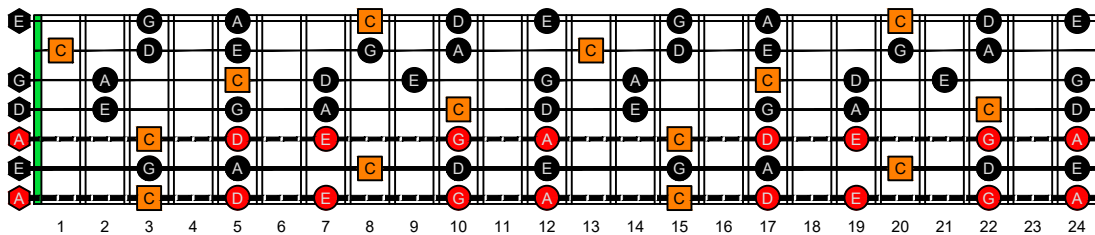

BAGED octaves (7-string guitar : Drop A - AEADGBE) C natural - ENTIRE FINGERBOARD OCTAVE SHAPES

BAGED octaves (7-string guitar : Drop A - AEADGBE) C pentatonic major scale - ENTIRE FINGERBOARD NOTE NAMES

BAGED octaves (7-string guitar : Drop A - AEADGBE) C pentatonic major scale NOTE NAMES - 7B5B2:7A5A3 box shape (3-1-3-1-3-1 sweep)

BAGED octaves (7-string guitar : Drop A - AEADGBE) C pentatonic major scale NOTE NAMES - 7A5A3:6G3G1 box shape (3-1-3-1-3-1 sweep)

BAGED octaves (7-string guitar : Drop A - AEADGBE) C pentatonic major scale NOTE NAMES - 6G3G1:6E4E1 box shape (3-1-3-1-3-1 sweep)

BAGED octaves (7-string guitar : Drop A - AEADGBE) C pentatonic major scale NOTE NAMES - 6E4E1:4D2 box shape (3-1-3-1-3-1 sweep)

BAGED octaves (7-string guitar : Drop A - AEADGBE) C pentatonic major scale NOTE NAMES - 4D2:7B5B2 box shape (3-1-3-1-3-1 sweep)

BAGED octaves (7-string guitar : Drop A - AEADGBE) C pentatonic major scale NOTE NAMES - 7B5B2:7A5A3 box shape at 12 (3-1-3-1-3-1 sweep)