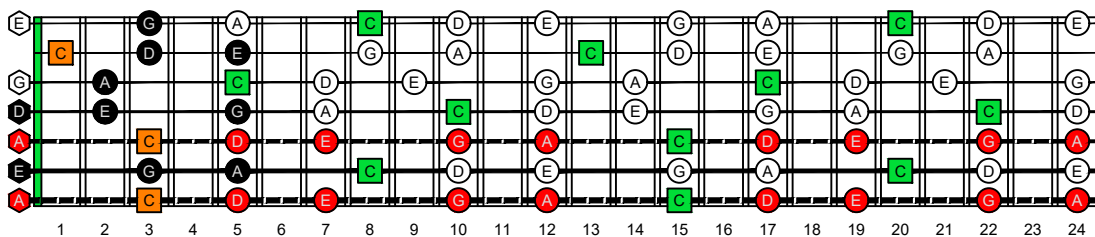

BAGED octaves (7-string guitar : Drop A - AEADGBE) C natural - ENTIRE FINGERBOARD OCTAVE SHAPES

BAGED octaves (7-string guitar : Drop A - AEADGBE) C pentatonic major scale - ENTIRE FINGERBOARD NOTE NAMES

BAGED octaves (7-string guitar : Drop A - AEADGBE) C pentatonic major scale NOTE NAMES - 7B5B2:7A5A3 box shape (3-1-3-1-3-1 sweep)

BAGED octaves (7-string guitar : Drop A - AEADGBE) C pentatonic major scale NOTE NAMES - 7A5A3:6G3G1 box shape (3-1-3-1-3-1 sweep)

BAGED octaves (7-string guitar : Drop A - AEADGBE) C pentatonic major scale NOTE NAMES - 6G3G1:6E4E1 box shape (3-1-3-1-3-1 sweep)

BAGED octaves (7-string guitar : Drop A - AEADGBE) C pentatonic major scale NOTE NAMES - 6E4E1:4D2 box shape (3-1-3-1-3-1 sweep)

BAGED octaves (7-string guitar : Drop A - AEADGBE) C pentatonic major scale NOTE NAMES - 4D2:7B5B2 box shape (3-1-3-1-3-1 sweep)

BAGED octaves (7-string guitar : Drop A - AEADGBE) C pentatonic major scale NOTE NAMES - 7B5B2:7A5A3 box shape at 12 (3-1-3-1-3-1 sweep)