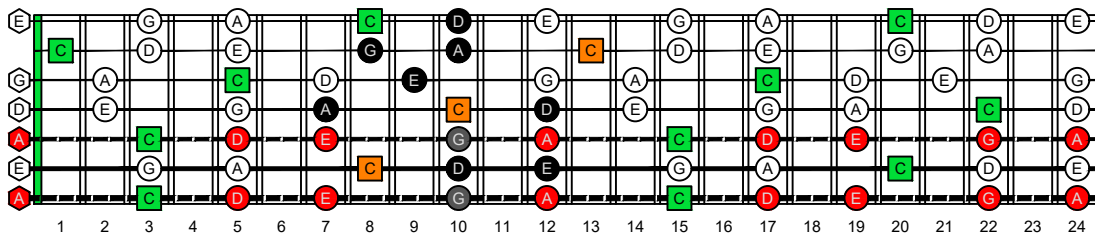

BAGED octaves (7-string guitar : Drop A - AEADGBE) C natural - ENTIRE FINGERBOARD OCTAVE SHAPES

BAGED octaves (7-string guitar : Drop A - AEADGBE) C pentatonic major scale - ENTIRE FINGERBOARD NOTE NAMES

BAGED octaves (7-string guitar : Drop A - AEADGBE) C pentatonic major scale NOTE NAMES - 7B5B2:7A5A3 box shape (3-1-3-1-3-1 sweep)

BAGED octaves (7-string guitar : Drop A - AEADGBE) C pentatonic major scale NOTE NAMES - 7A5A3:6G3G1 box shape (3-1-3-1-3-1 sweep)

BAGED octaves (7-string guitar : Drop A - AEADGBE) C pentatonic major scale NOTE NAMES - 6G3G1:6E4E1 box shape (3-1-3-1-3-1 sweep)

BAGED octaves (7-string guitar : Drop A - AEADGBE) C pentatonic major scale NOTE NAMES - 6E4E1:4D2 box shape (3-1-3-1-3-1 sweep)

BAGED octaves (7-string guitar : Drop A - AEADGBE) C pentatonic major scale NOTE NAMES - 4D2:7B5B2 box shape (3-1-3-1-3-1 sweep)

BAGED octaves (7-string guitar : Drop A - AEADGBE) C pentatonic major scale NOTE NAMES - 7B5B2:7A5A3 box shape at 12 (3-1-3-1-3-1 sweep)