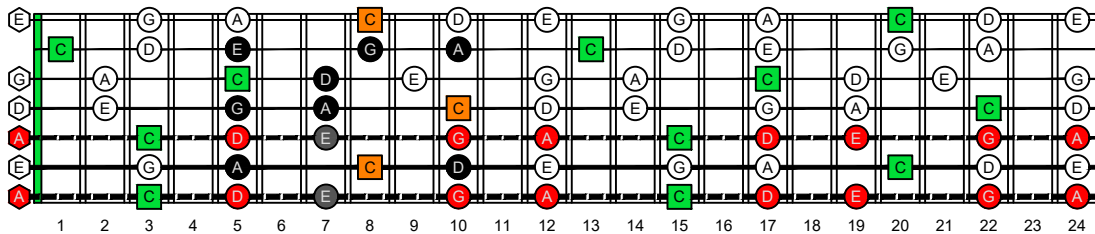

BAGED octaves (7-string guitar : Drop A - AEADGBE) C natural - ENTIRE FINGERBOARD OCTAVE SHAPES

BAGED octaves (7-string guitar : Drop A - AEADGBE) C pentatonic major scale - ENTIRE FINGERBOARD NOTE NAMES

BAGED octaves (7-string guitar : Drop A - AEADGBE) C pentatonic major scale NOTE NAMES - 7B5B2:7A5A3 box shape (3-1-3-1-3-1 sweep)

BAGED octaves (7-string guitar : Drop A - AEADGBE) C pentatonic major scale NOTE NAMES - 7A5A3:6G3G1 box shape (3-1-3-1-3-1 sweep)

BAGED octaves (7-string guitar : Drop A - AEADGBE) C pentatonic major scale NOTE NAMES - 6G3G1:6E4E1 box shape (3-1-3-1-3-1 sweep)

BAGED octaves (7-string guitar : Drop A - AEADGBE) C pentatonic major scale NOTE NAMES - 6E4E1:4D2 box shape (3-1-3-1-3-1 sweep)

BAGED octaves (7-string guitar : Drop A - AEADGBE) C pentatonic major scale NOTE NAMES - 4D2:7B5B2 box shape (3-1-3-1-3-1 sweep)

BAGED octaves (7-string guitar : Drop A - AEADGBE) C pentatonic major scale NOTE NAMES - 7B5B2:7A5A3 box shape at 12 (3-1-3-1-3-1 sweep)